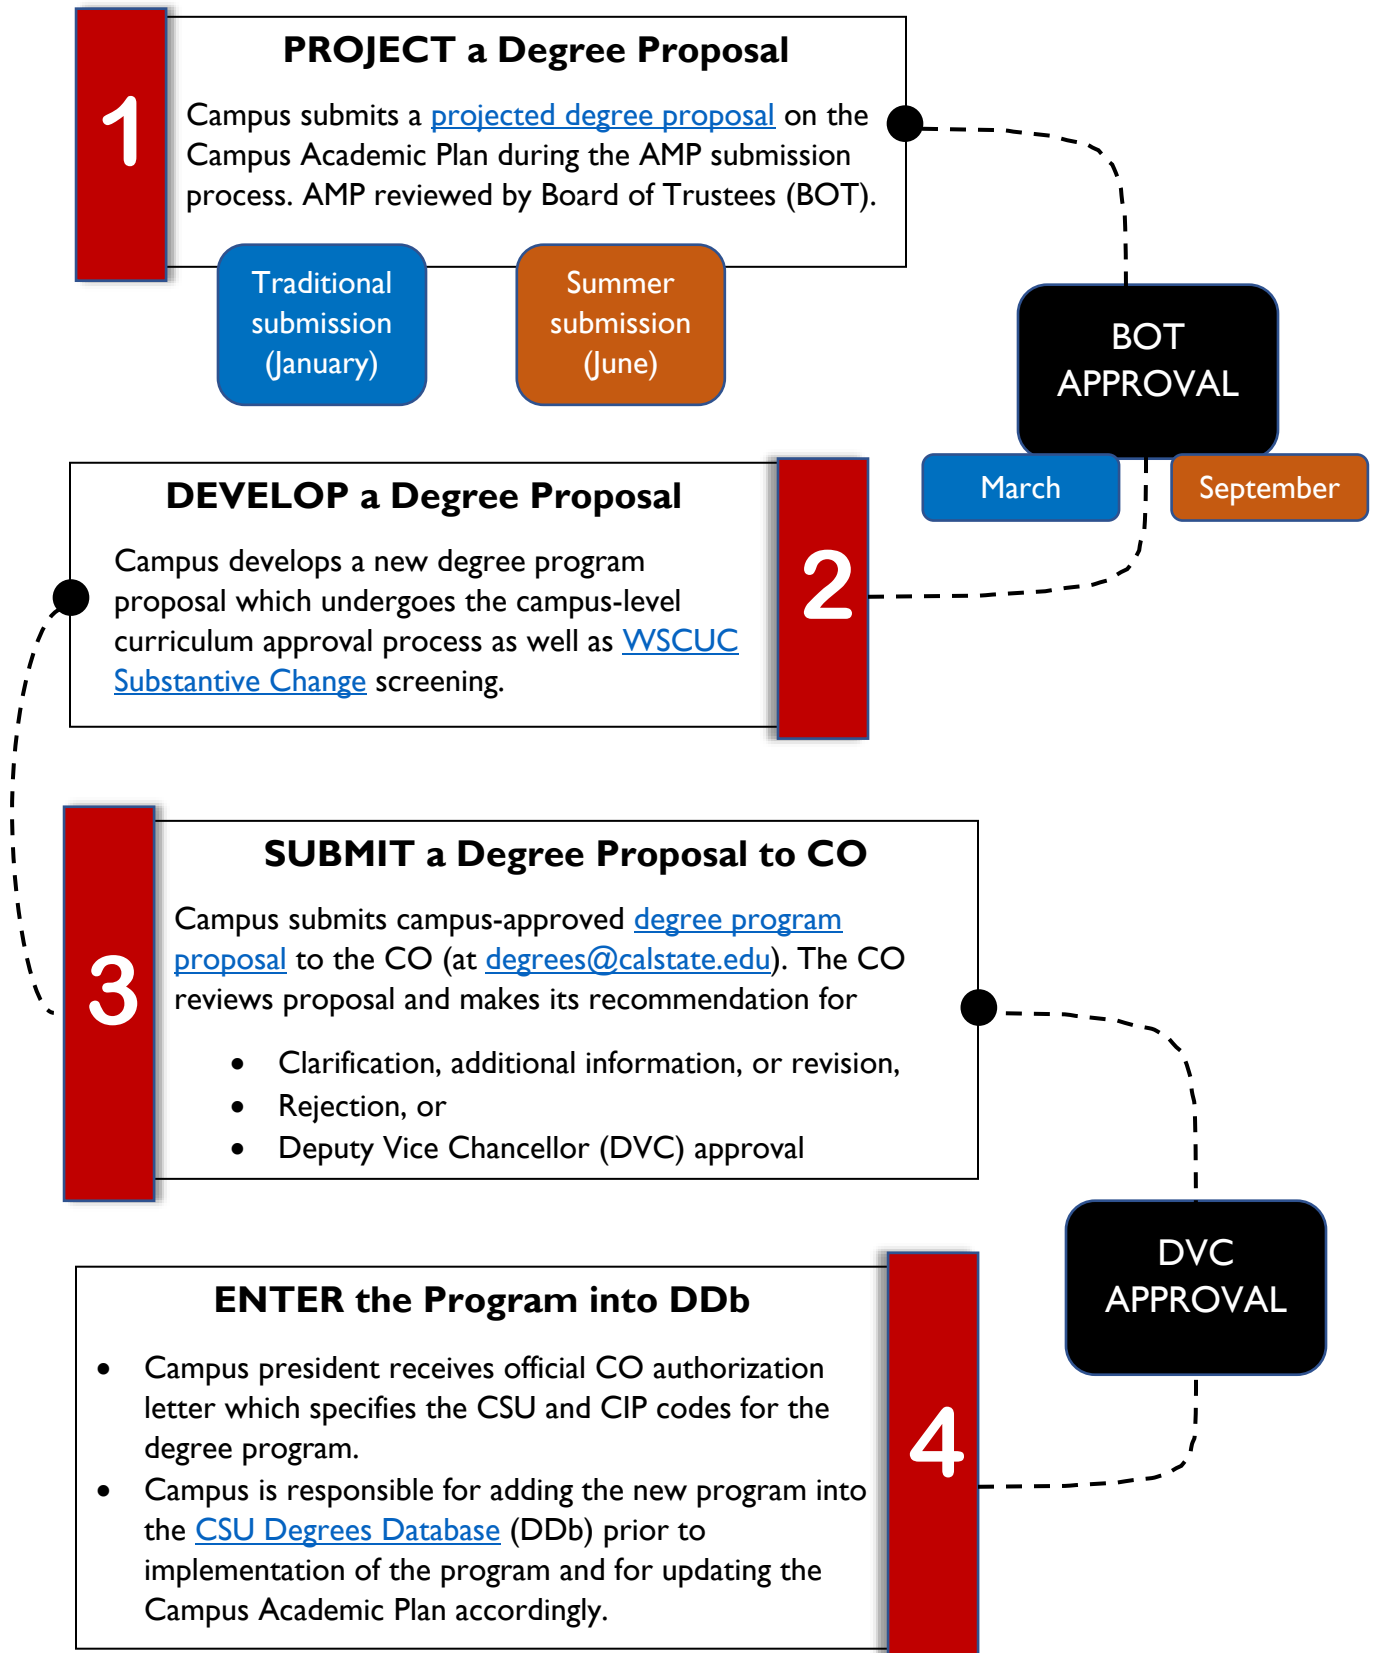

## CSU DEGREE PROGRAM PROPOSAL AND APPROVAL FLOWCHART

Bachelor's and Master's Degrees | State Support and Self Support | Excludes Pilot Programs\*

\*Pilot Programs are experimental degree programs that may be offered without prior review and approval by the board. For more information, guidance, and templates for developing academic programs: [Program Development](#).