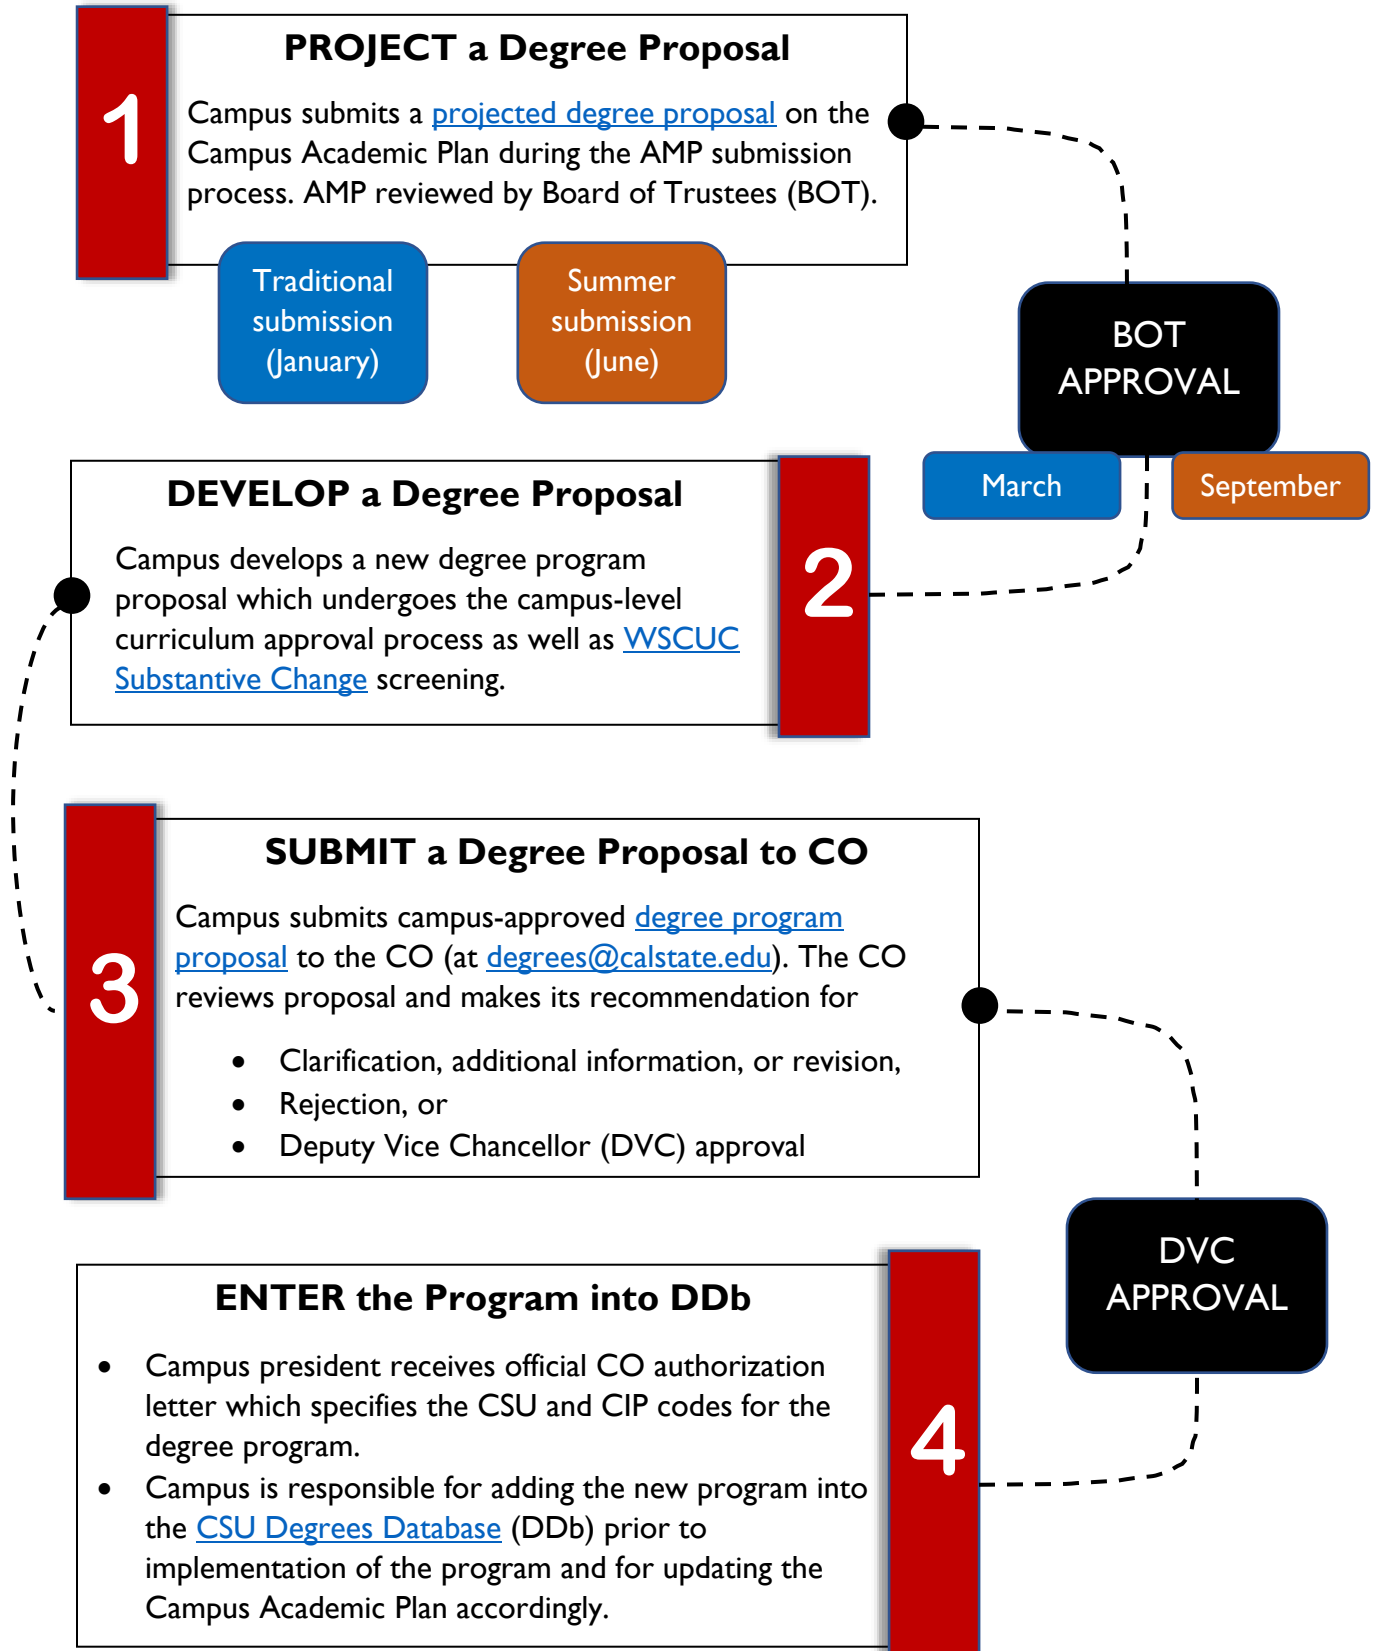

CSU DEGREE PROGRAM PROPOSAL AND APPROVAL FLOWCHART

Bachelor's and Master's Degrees | State Support and Self Support | Excludes Pilot Programs*

*Pilot Programs are experimental degree programs that may be offered without prior review and approval by the board. For more information, guidance, and templates for developing academic programs: [Program Development](#).